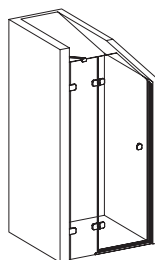

Custom shower doors in an
attic (slope)

Overview of specific options for custom solutions

Product type	Model	Min. height	Max. height	Min. width	Max. width	Min. depth	Max. depth	Slopes and cut-outs
BRILLIANT – allows for barrier-free entry solutions								
Shower enclosures	BSRV4	1000	2200	700	1400	700	1400	Yes
	BSDPS	1000	2200	700	1400	200	1200	Yes
Door	BSD2	1000	2200	740	1450			Yes
	BSD3	1000	2200	800	2350			
Bath screens	BVS2	1000	2200	450	1450			Yes
	BVS1			100	1200			Yes
WALK-IN – only allows barrier-free entry solutions								
Shower enclosures	WALK-IN CORNER	1000	2500	800	1600			Yes
	WALK-IN FREE	1000	2500	800	1600			Yes
Fixed panels	WALK-IN WALL	1000	2500	800	1600			Yes
Combination	WALK-IN COMBINATION	1000	2500	800	1600			Yes
SMARTLINE – also allows barrier-free entry solutions								
Shower enclosures	SMSKK4	x	only 1900	785	1200	785	1200	Yes – fixed part only
	SMSRV4	1000	2200	785	1200	785	1200	Yes
Door	SMSD2	1000	2200	890	1200			Yes
Fixed panels	SMPS	1000	2200	200	1200			Yes
MATRIX – also allows barrier-free entry solutions								
Shower enclosures	MSRV4	1000	2050	650	1400	650	1400	No
	MSDPS	1000	2050	800	1600	200	1200	Yes – side fixed panel only
Door	MSD2	1000	2050	800	1600			No
CHROME								
Shower enclosures	CRV1	1000	2050	400	900			No
	CRV2	1000	2050	700	1600			No
	CRV1+CPS	1000	2050	700	900	200	1200	No
	CRV2+CPS	1000	2050	700	1600	200	1200	No
Door	CSD1	1000	2050	700	905			No
	CSD2	1000	2050	700	1600			No
PIVOT								
Shower enclosures	PSKK3	x	x	670	1000 – gloss 1400 – other colours	770	1000 – gloss 1400 – other colours	No
	PDOP1 + PPS	1000	2050	482	1000	200	1300	PDOP1 – No, PPS – Yes
	PDOP2 + PPS			582	1600			PDOP2 – No, PPS – Yes
Door	PDOP1	1000	2050	482	1000			No
	PDOP2			582	1600			No
Fixed panels	PPS	1000	2050	200	1300			Yes
Bath screens	PVS1	1000	2050	100	1300			Yes
BLIX								
Shower enclosures	BLCP4	x	x	x	x	x	x	No
	BLRV2K	1000	2050	630	1500	630	1500	No
	BLDP2 + BLPS			800	1600	165	1200	BLDP2 – No, BLPS – Yes
Door	BLDP2	1000	2050	800	1600			No
	BLDP4	1000	2050	1200	2050			
Fixed panels	BLPS	1000	2050	165	1200			Yes
SUPERNOVA – also allows barrier-free entry solutions.								
Shower enclosures	SKKP6	1000	2050					No
	SKCP4	only 1850 (glass)		750	1400	750	1400	No
	SRV2			640		640		Yes – fixed part only
	ASRV3			500	1300	500	1300	Yes – fixed part only
	ASDP3 + APSS	1000	2050	648	2080	165	1050 (APSS plastic) 1300 (APSS glass) 2100 (APSS divided)	ASDP3 – Yes – fixed part only APSS – Yes
Door	ASDP3	1000	2050	648	2080			Yes – fixed part only
	APSS							Yes
	PSS	1000	2050	165	1050 (plastic) 1300 (glass)			Yes
Bath screens	DSS							Yes
	VS2			265	1045			Yes – one part
	VS3	1000	1500	370	1500			Yes – one part
	VS5			800				Yes – one part
	VSK2	only 1500 (glass)		x	x			Yes – one part
	VDKP4			x	x			Yes – fixed part only