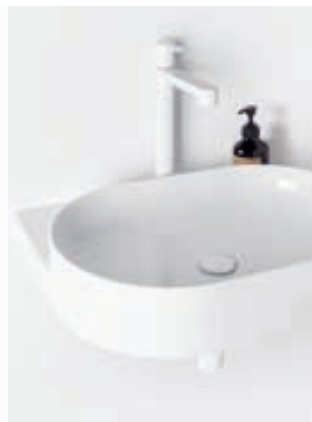

RAVAK DESIGN HAS REPEATEDLY ACHIEVED SUCCESS IN INTERNATIONAL COMPETITIONS.