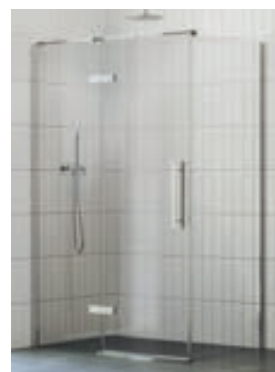

5-YEAR WARRANTY ON ALL SHOWER ENCLOSURES AND DOORS	GLASS THICKNESS	GLASS PROTECTION	EASY MAINTENANCE

COSD1 - 80, 90 cm

COSD1 - 80, 90 cm
+ COPS 80, 90, 100 cm

COSD2 - 100, 110, 120 cm

COSD2 - 100, 110, 120 cm
+ COPS 80, 90, 100 cm