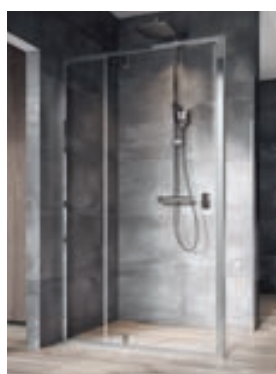

NDOP1/NDOP2
+ NPSS – 80, 90, 100 cm