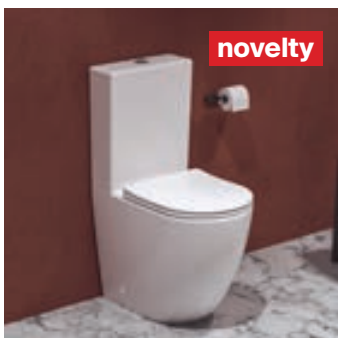

Vita RimOff toilet

Vita RimOff toilet

360 x 530 x 350 mm

With the RimOff technology, which leaves no place for dirt to accumulate, and a design that perfectly fits into any bathroom or toilet room.

Vita Slim toilet seat

364 x 450 x 51 mm

Removable Slim seat available in white or black finish.

Optima RimOff Monoblock toilet set

Optima RimOff Monoblock toilet set

605 x 385 x 825 mm

Optima combines the advantages of modern toilets with a practical solution for smaller spaces without the need for construction modifications.