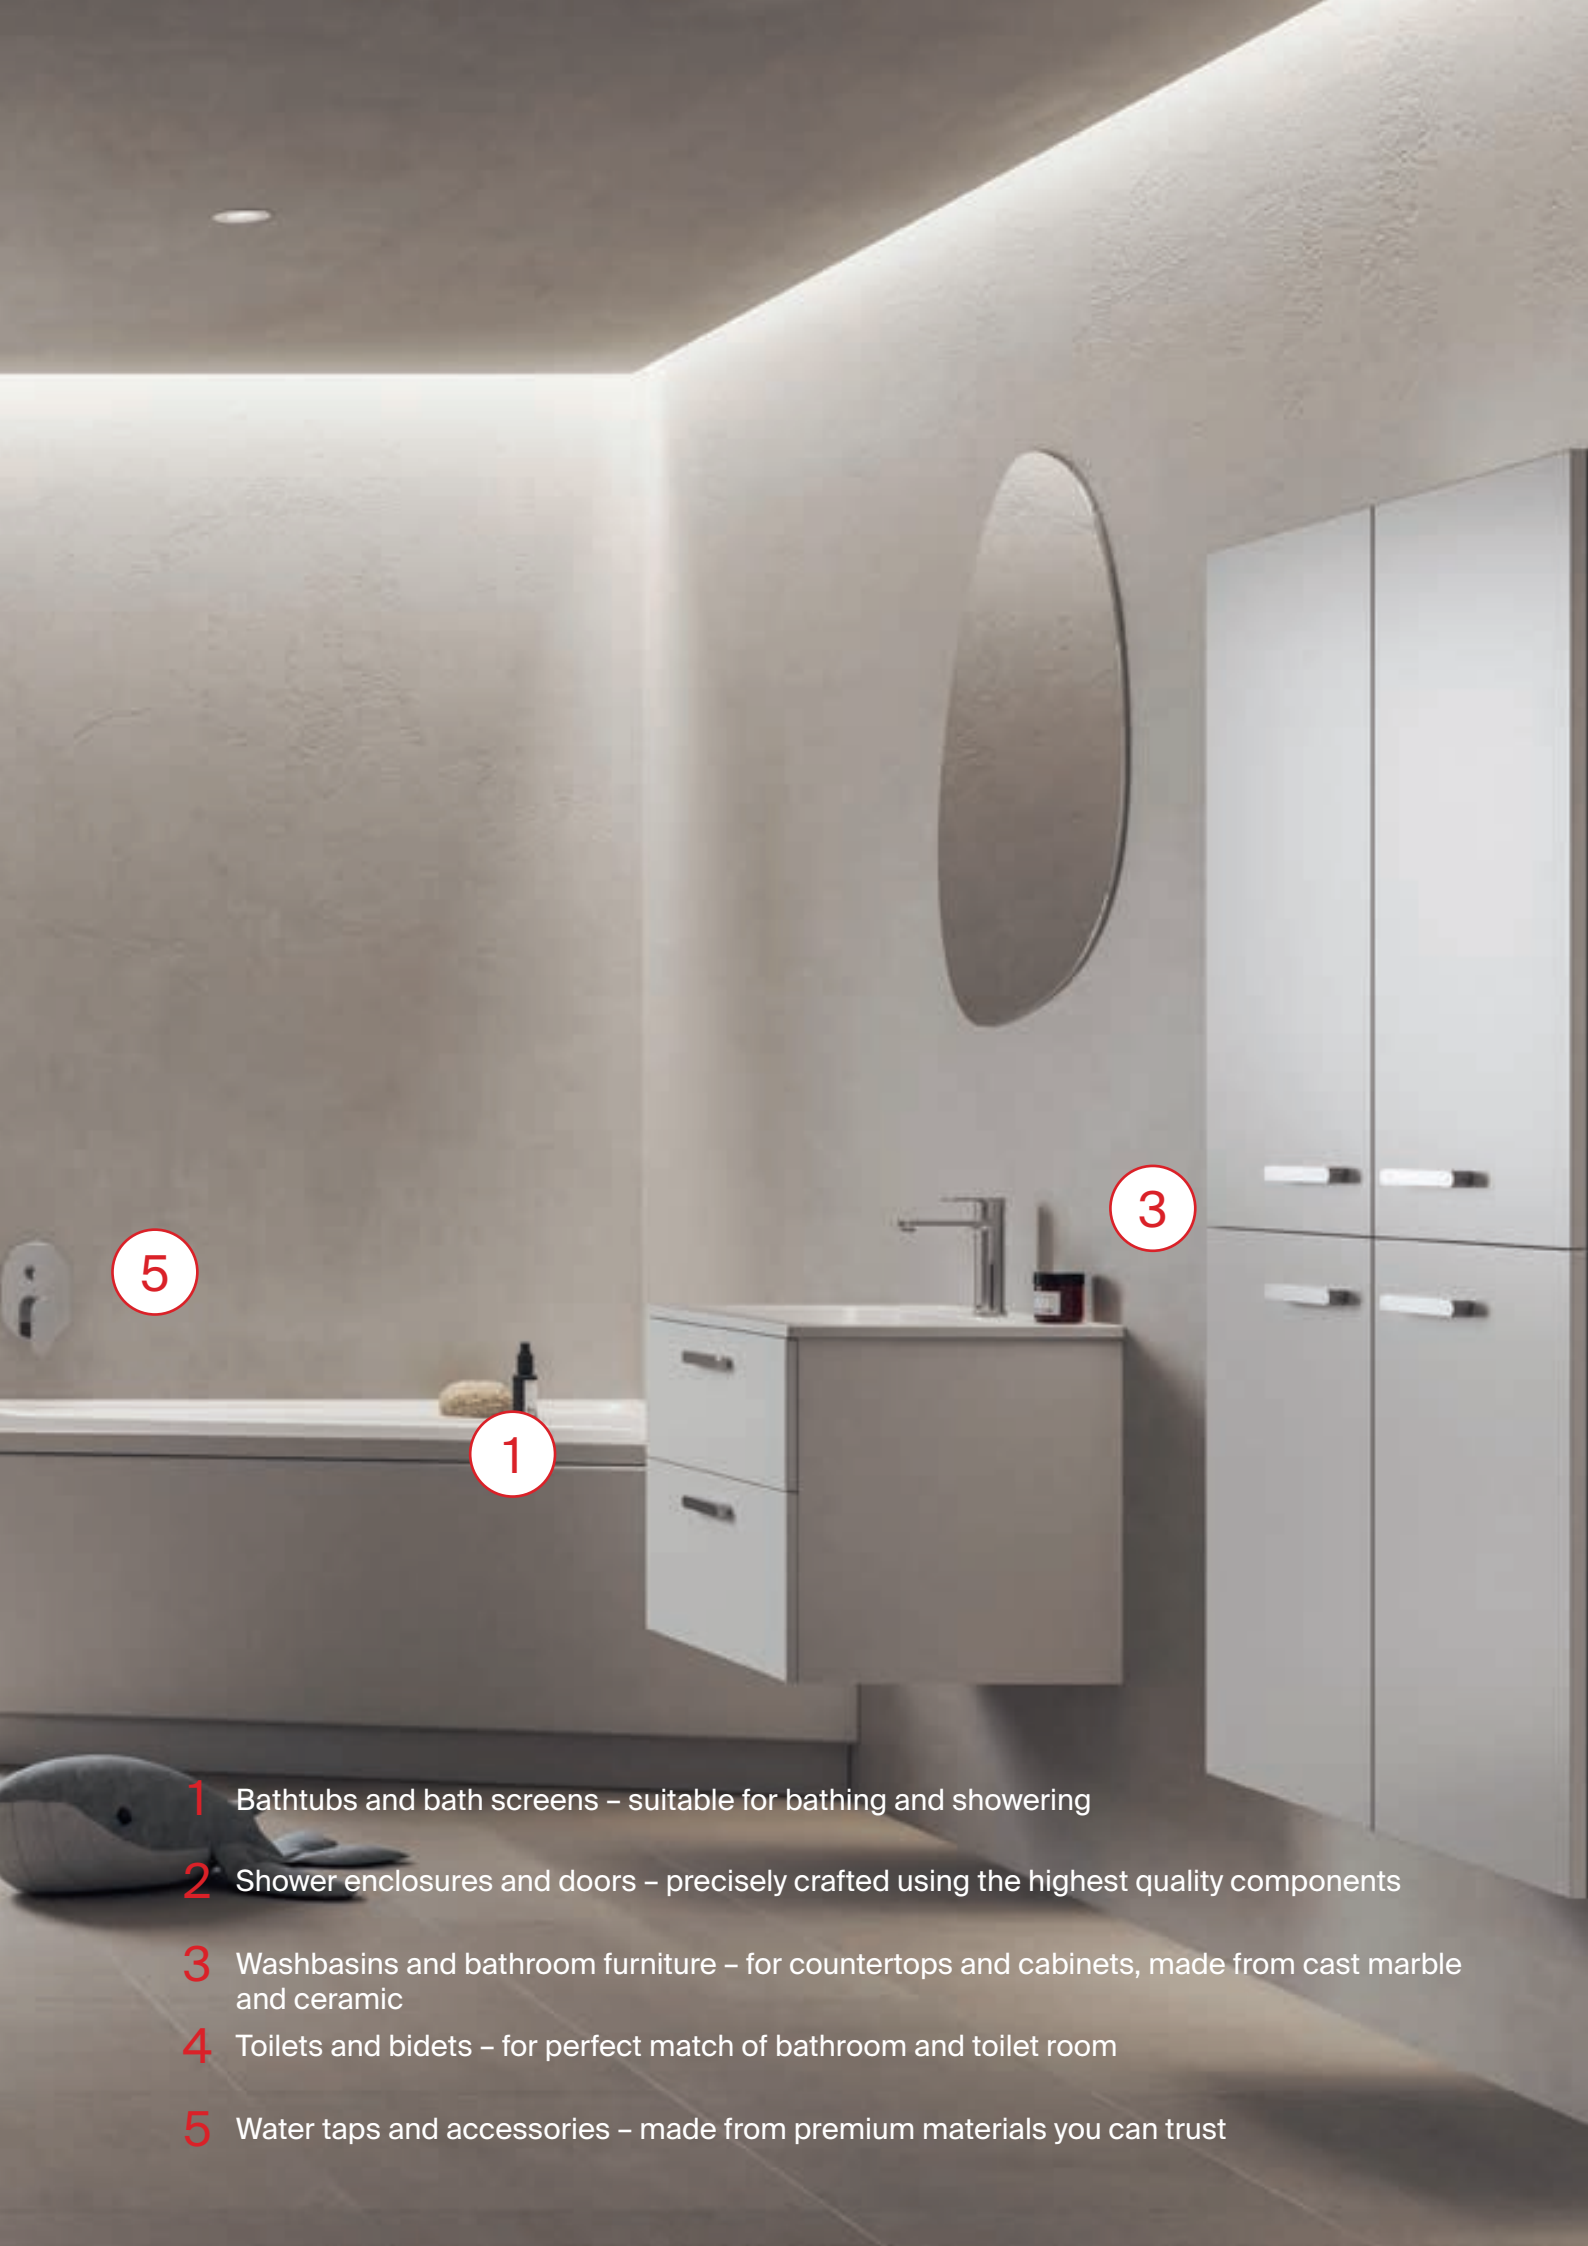

5

1

3

1. 1 Bathtubs and bath screens – suitable for bathing and showering
2. 2 Shower enclosures and doors – precisely crafted using the highest quality components
3. 3 Washbasins and bathroom furniture – for countertops and cabinets, made from cast marble and ceramic
4. 4 Toilets and bidets – for perfect match of bathroom and toilet room
5. 5 Water taps and accessories – made from premium materials you can trust