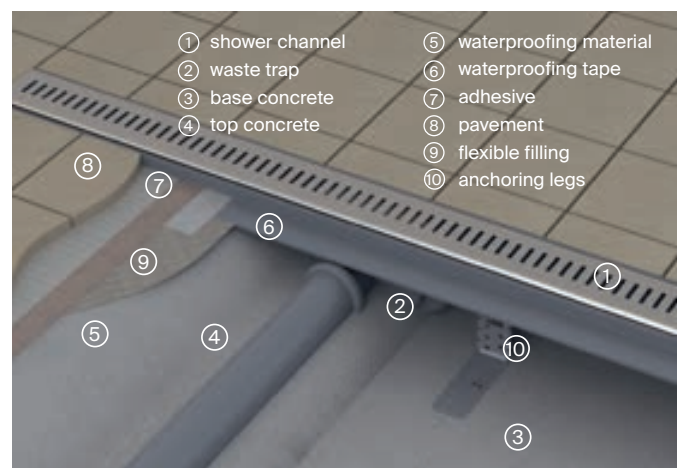

Angela 80, 90
(in LA, EX, PU versions)

Aneta 75x90
(in LA, EX, PU versions)

Free-in-the-floor shower channels and point drain

- They unify bathroom surfaces and highlight the beauty of ceramic tiles
- They remove barriers when entering the shower area
- Installation is made easier by their low construction height (from 75 mm) and quick, precise assembly
- The shower channels are available in two versions – stainless steel or plastic with a stainless steel grid
- Both the grate and the channel are made of high-quality stainless steel with a special coating that prevents dirt buildup
- Perfect and easy cleaning of the entire shower channel, including the waste trap
- The waste trap flow rate of 60 l/min guarantees safe drainage of all incoming water

Zebra shower channel

SN501 point drain

Stainless steel shower channels to the wall

- Both the grate and the shower channel are made of high-quality stainless steel with a special coating that prevents dirt accumulation
- Perfect and easy cleaning of the entire shower channel, including the waste trap
- The waste trap flow rate of 60 l/min guarantees safe drainage of all incoming water
- Double odour trap
- Easy, quick and precise installation