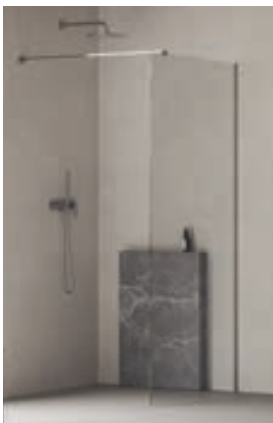

Walk-In Air Wall – 90, 100, 110, 120 cm

Finish

GLOSS	BLACK

Standard panel

TRANSPARENT