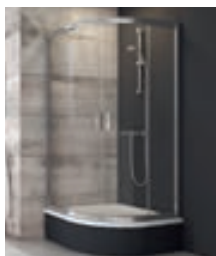

Blix

Blix

- Sliding doors save space as they don't take up room in the bathroom, and any residual water does not drip onto the floor outside the shower enclosure
- Easy cleaning. The smart glass door tilting mechanism simplifies cleaning, allowing access to seemingly hard-to-reach areas
- Effortless installation - just a few screws are needed
- It can best adapt to construction inaccuracies using extension profiles of 2 cm on each side

The BLDZ2 + BLPSZ shower doors are available only in a glossy finish and with a transparent panel.