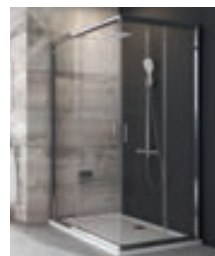

BLRV2K + BLRV2K
- 80-120 cm