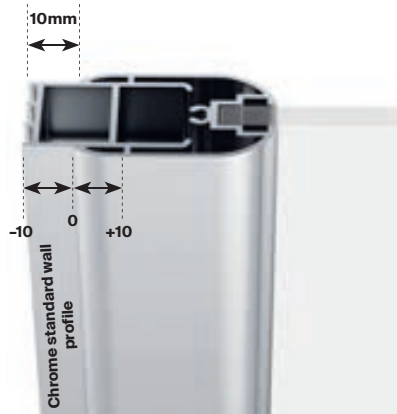

Wall profiles

They are used to attach the shower enclosure or doors to the wall. **They are included with every product where they are necessary.**

Chrome wall profiles

The standard wall profile is included in every package of the Chrome product and allows for adjustment (extension/contraction) of the product by 10 mm.