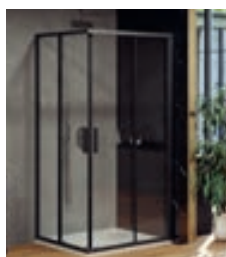

BLSRV2 black
- 80, 90 cm