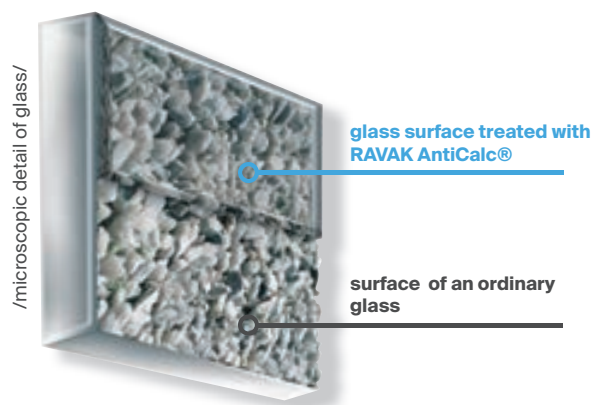

Dimensions and assembly

If you need to address height, slopes, cut-outs, non-standard curves, barrier-free entrances, and more, please contact us at export@ravak.com or by phone at **+420 318 427 288**.

RAVAK Custom Solutions

When installing a shower enclosure directly on the floor (without a shower tray), refer to the document titled „Construction readiness“ located in the Customized Shower Enclosures section on www.ravak.com.

Construction readiness

RAVAK AntiCalc® technology

The best care comes directly from the manufacturer.

Invisible shield against dirt and deposits on glass

Every water source, except for rainwater or distilled water, always contains a certain amount of salts. These deposits, known as limescale, can be removed only with great difficulty. They form a chemical bond with the glass and, over time, can cause unsightly discoloration. Commonly available chemical products are completely ineffective against limescale. Only the patented glass treatment technology RAVAK AntiCalc® can reliably prevent permanent staining. RAVAK applies this treatment to the glass of its shower enclosures and screens during the manufacturing process.

RAVAK AntiCalc Conditioner

We recommend renewing the water-repellent effects of our technology every three months (depending on water hardness) by applying RAVAK AntiCalc Conditioner.