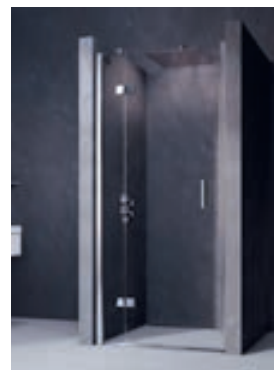

SMSD2 - 90, 100, 110, 120 cm

Finish

GLOSS

Standard panel

TRANSPARENT

Atypical panels

GRAPE   GRAFIT

MATELUX   MATRIX