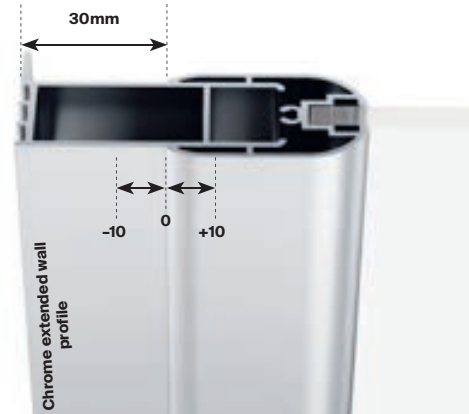

Wall profiles

They are used to attach the shower enclosure or doors to the wall. **They are included with every product where they are necessary.**

Chrome wall profiles

The standard wall profile is included in every package of the Chrome product and allows for adjustment (extension/contraction) of the product by 10 mm.