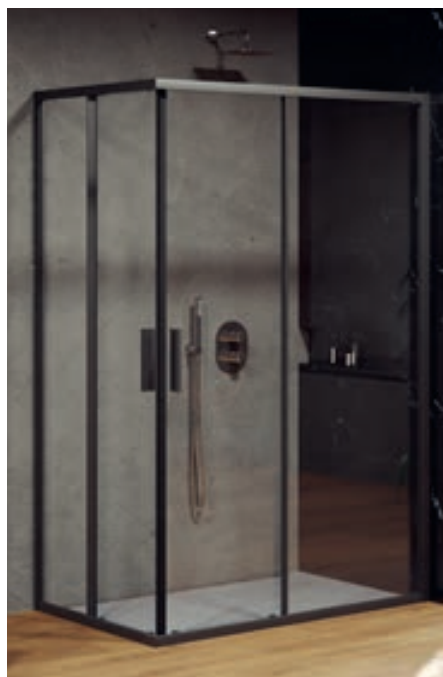

Blix Slim p. 37