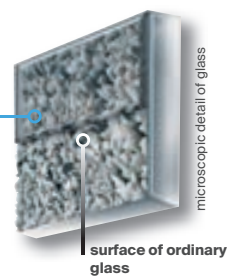

microscopic detail of glass

surface of ordinary glass

RAVAK AntiCalc®
A revolutionary technology that creates an invisible water repelling protective shield on the glass surface.