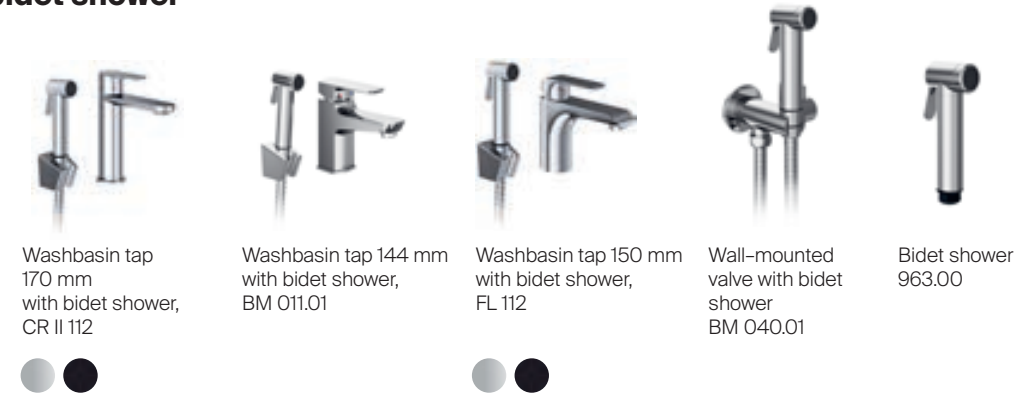

Washbasin tap 144 mm with bidet shower, BM 011.01

Wall-mounted valve with bidet shower BM 040.01

Bidet shower 963.00