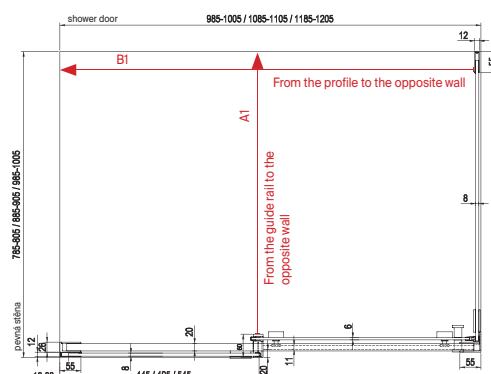

Dimensions and assembly

If you need to address height, slopes, cut-outs, non-standard curves, barrier-free entrances, and more, please contact us at export@ravak.com or by phone at **+420 318 427 288**.

RAVAK Custom Solutions

When installing a shower enclosure directly on the floor (without a shower tray), refer to the document titled „Construction readiness“ located in the Customized Shower Enclosures section on www.ravak.com.

Construction readiness